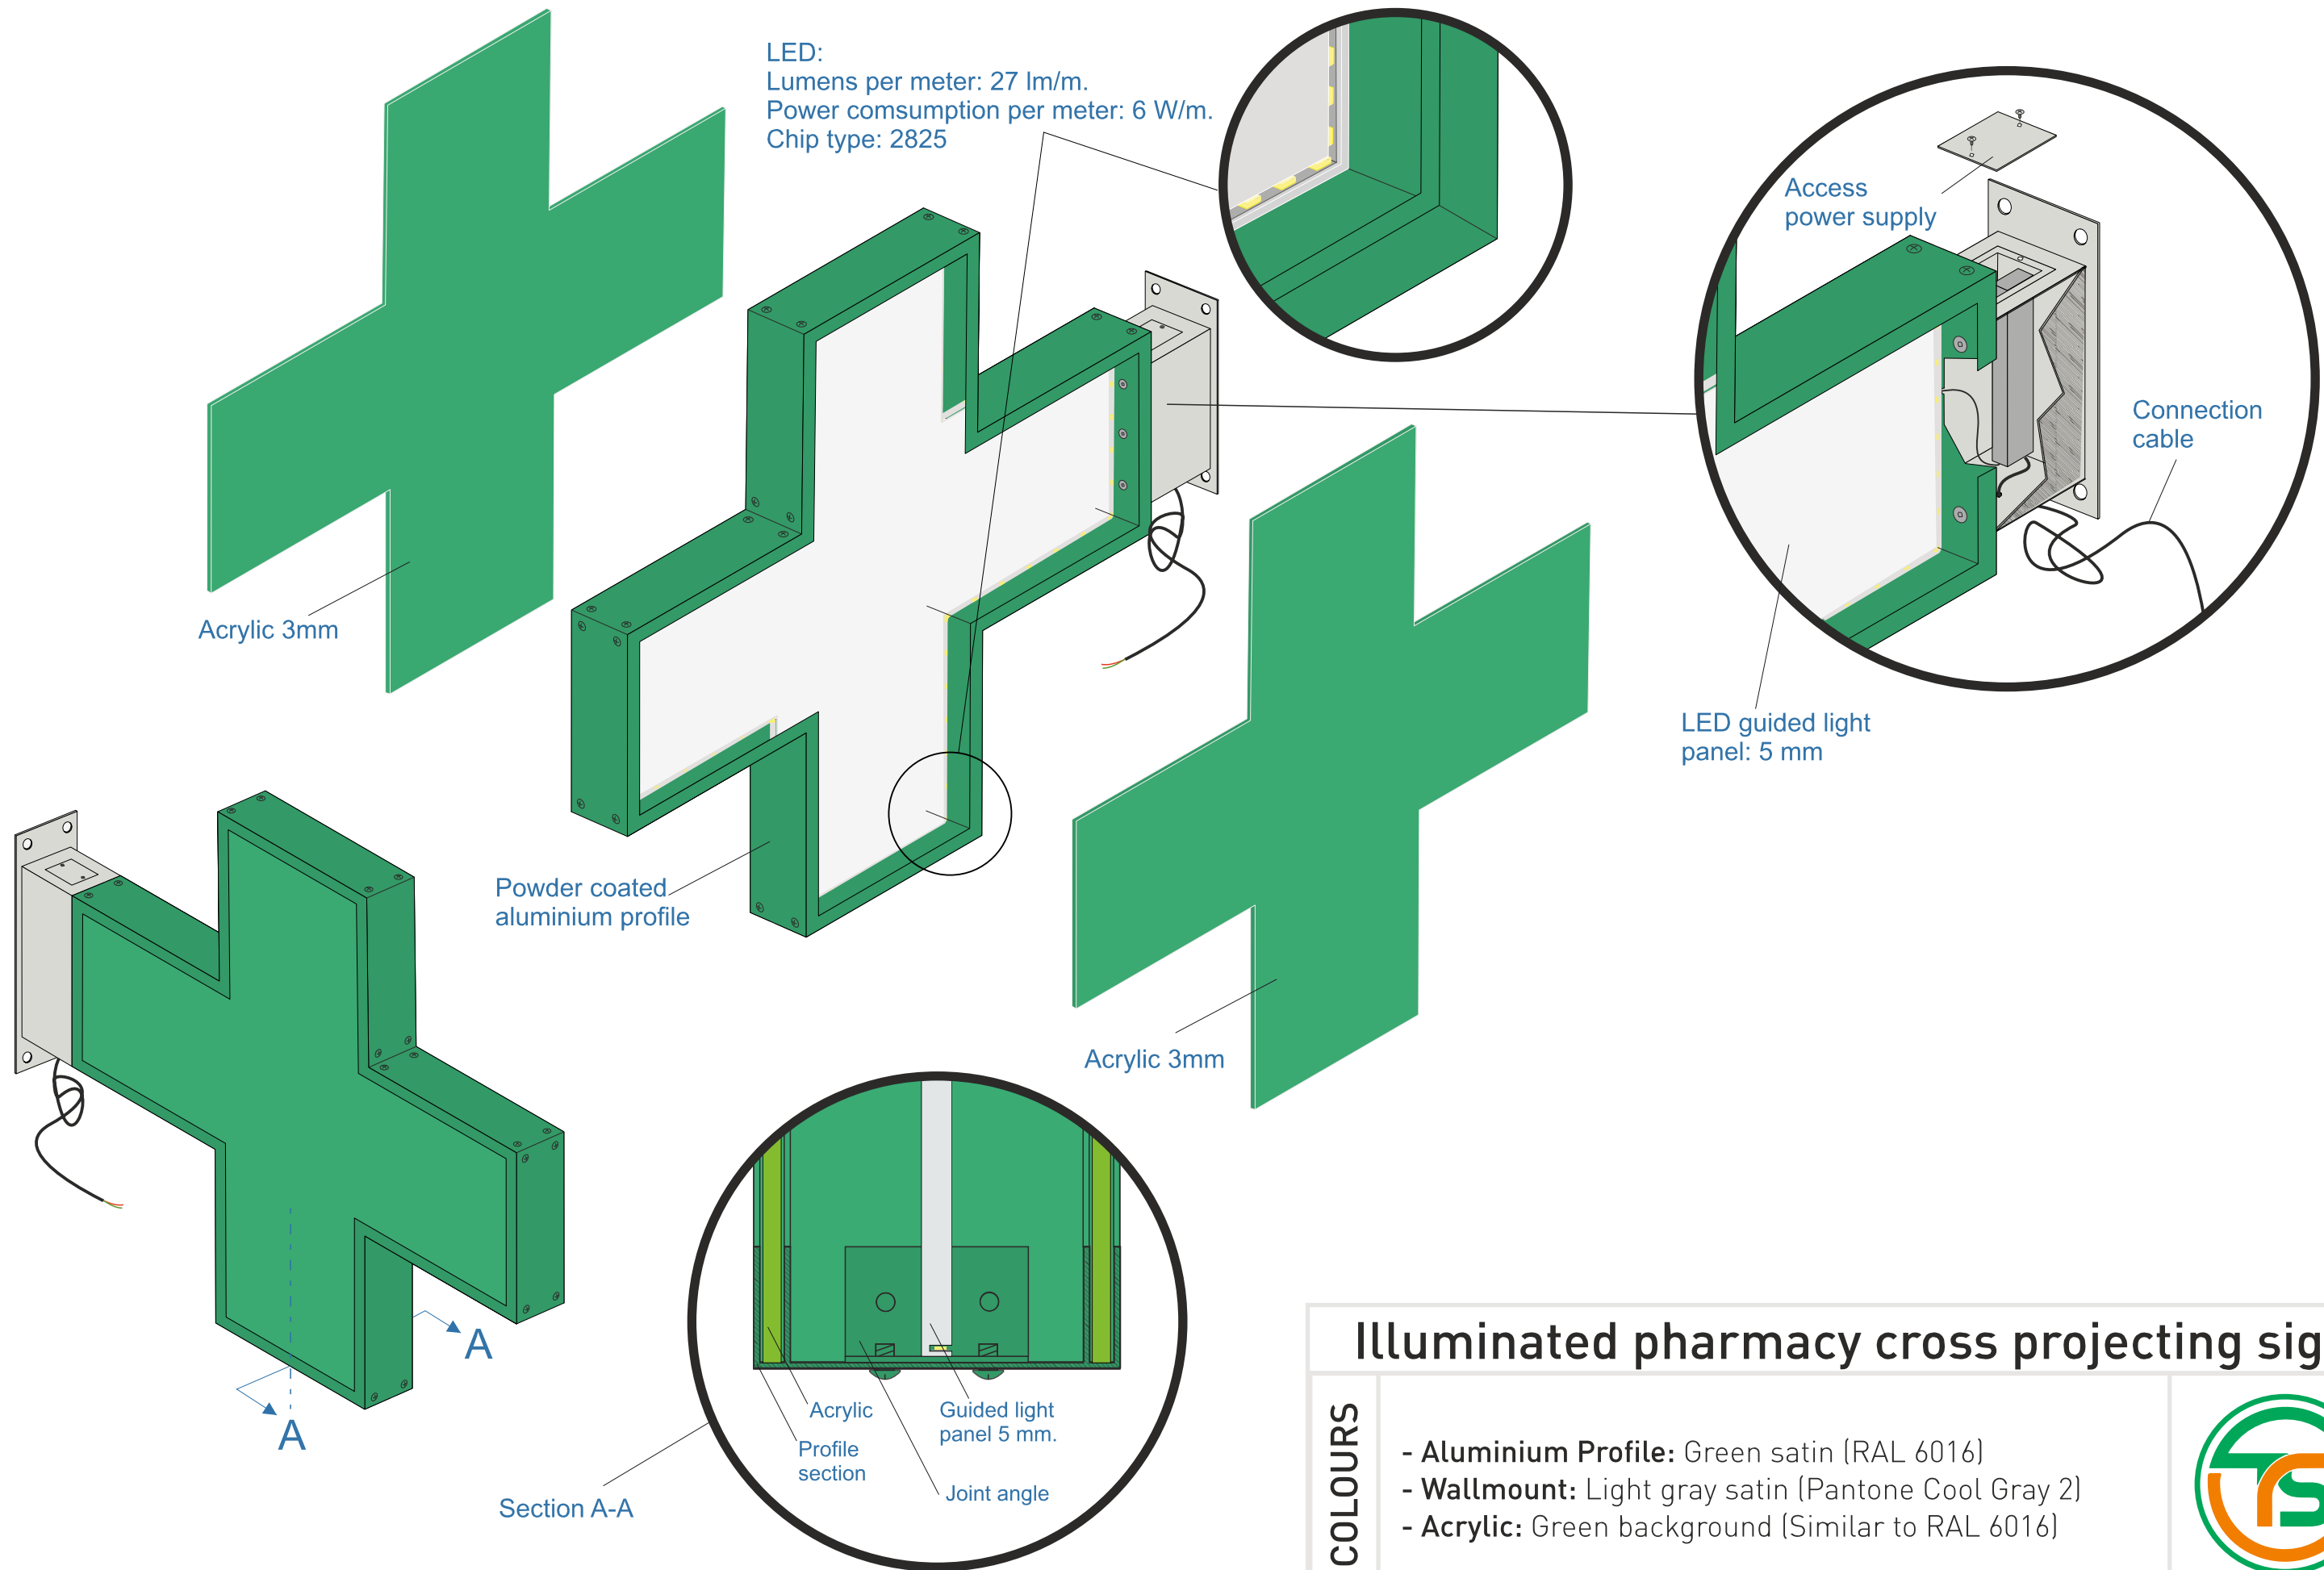

Illuminated pharmacy cross projecting sign.

COLOURS

- Aluminium Profile: Green satin (RAL 6016)
- Wallmount: Light gray satin (Pantone Cool Gray 2)
- Acrylic: Green background (Similar to RAL 6016)

Illuminated pharmacy cross projecting sign.

COLOURS

- Aluminium Profile: Green satin (RAL 6016)
- Wallmount: Light gray satin (Pantone Cool Gray 2)
- Acrylic: Green background (Similar to RAL 6016)