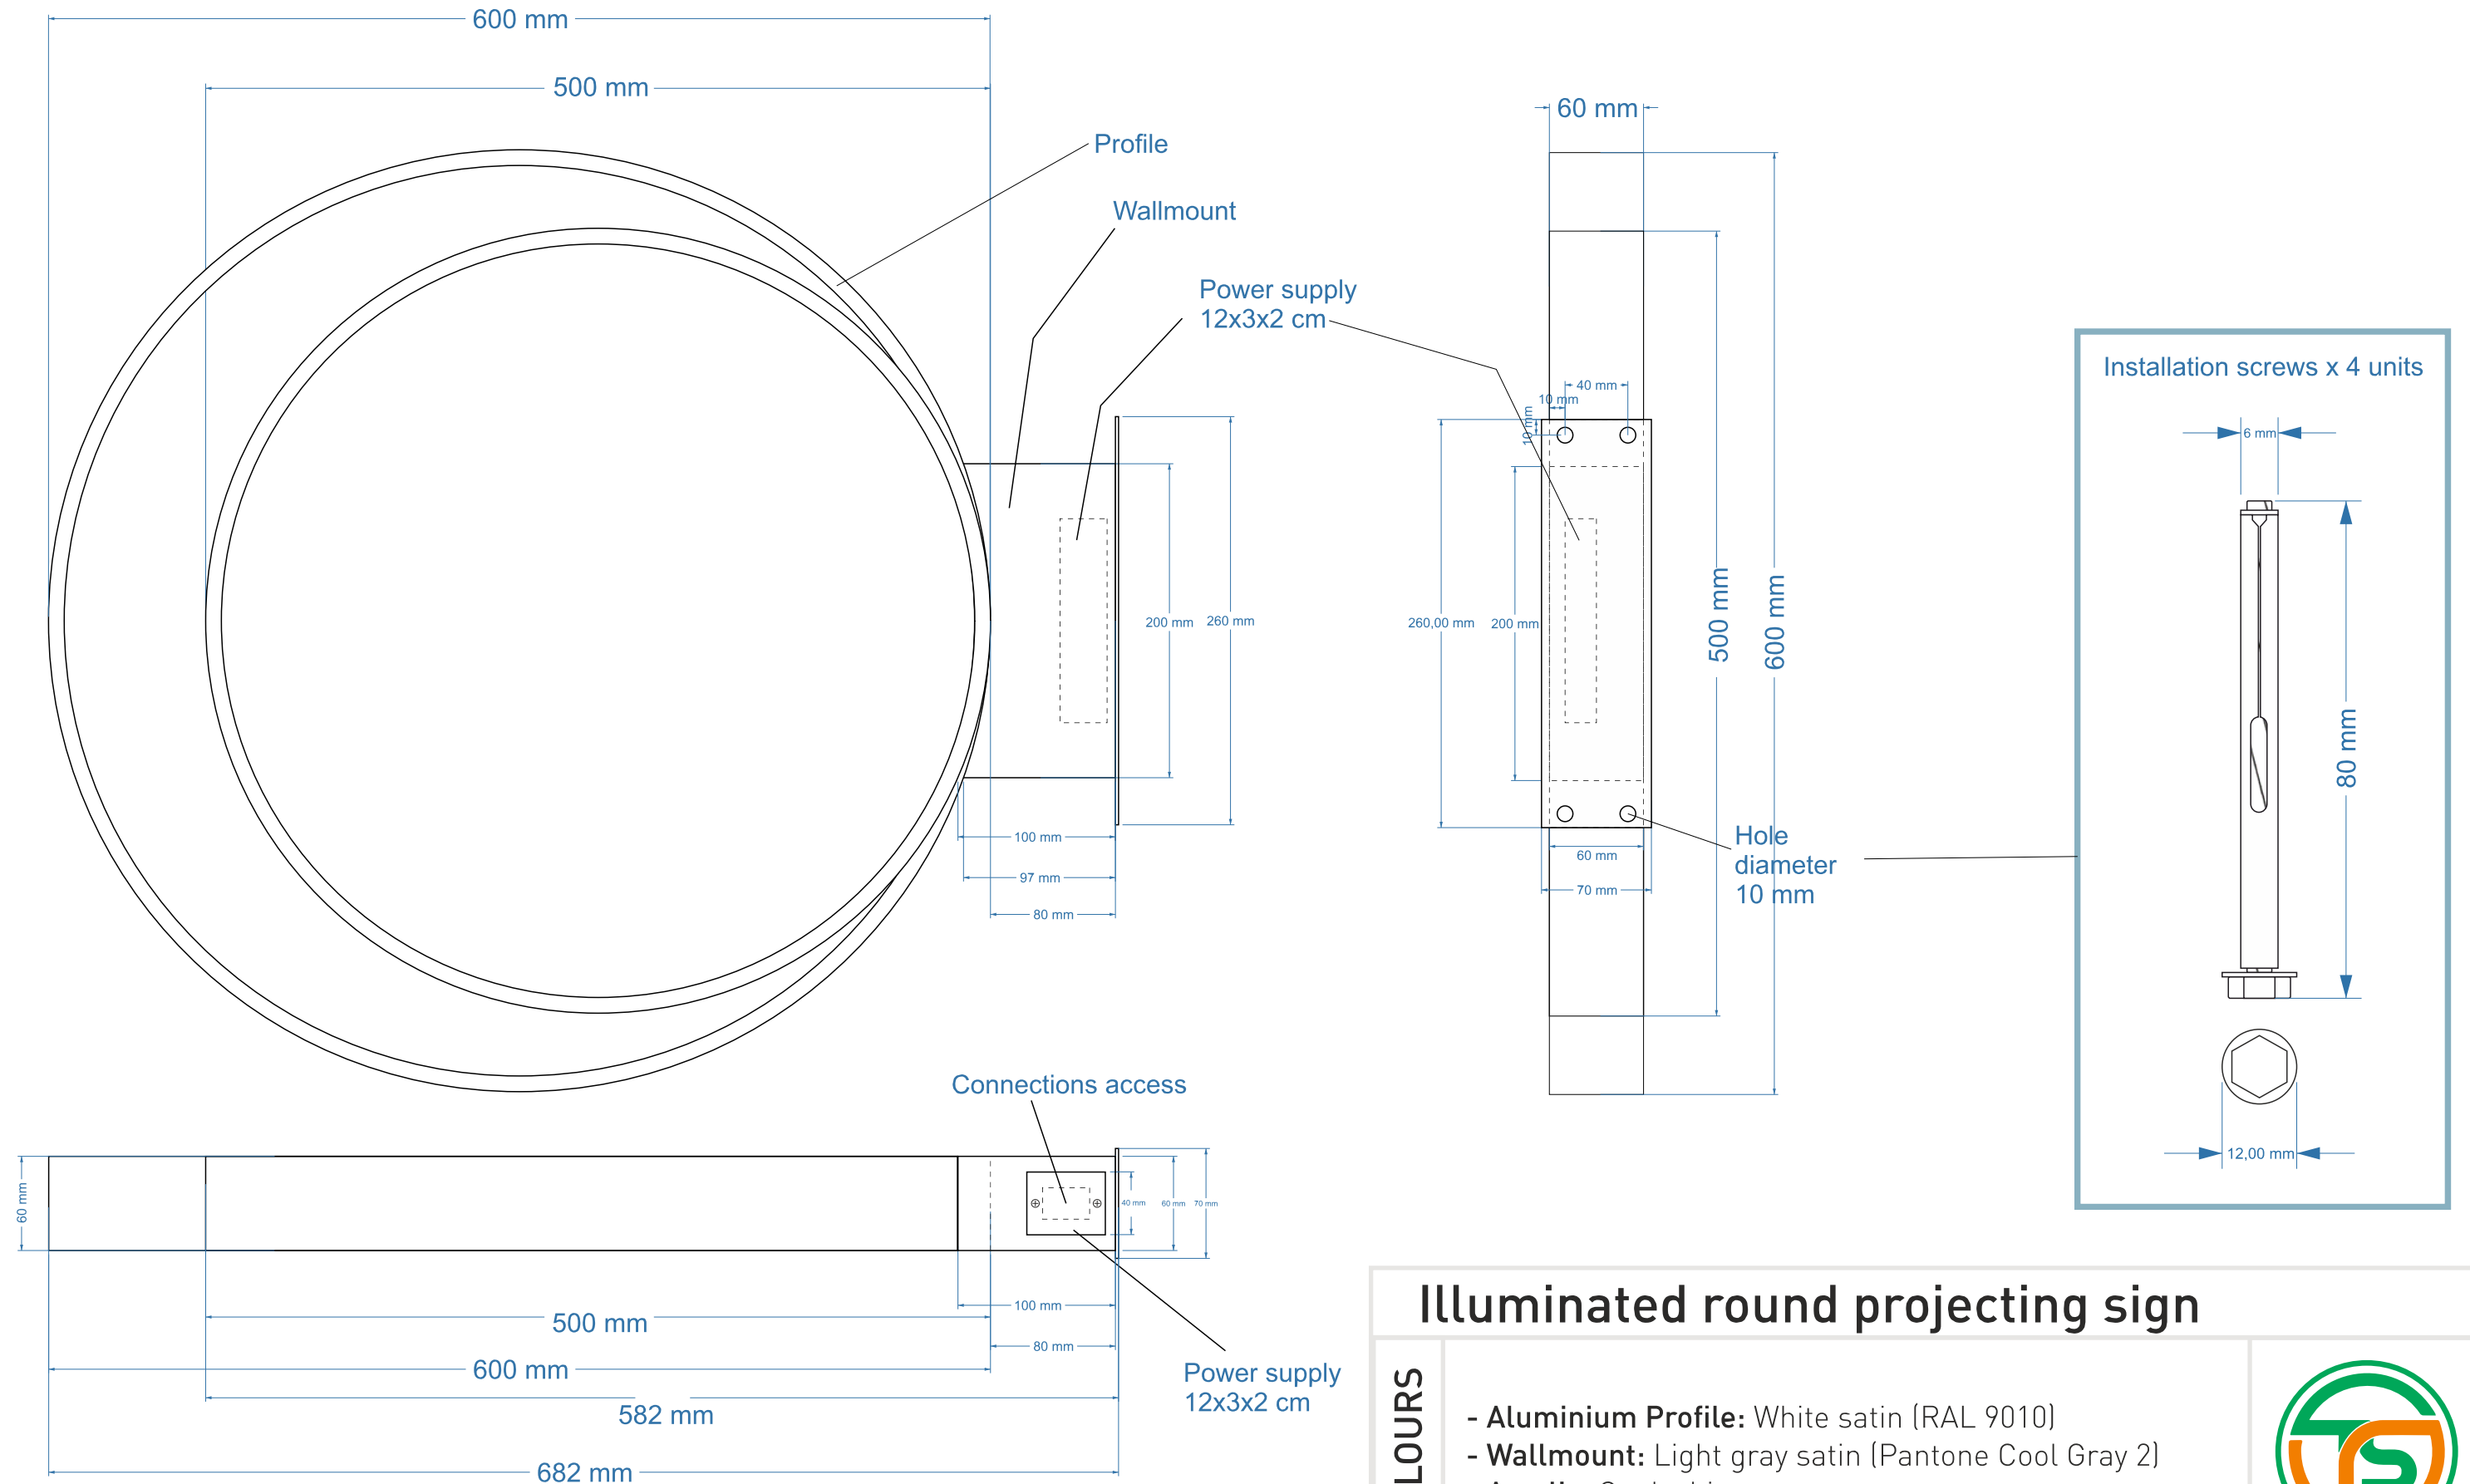

DATA SHEET

Illuminated round projecting sign: Ø50 cm / Ø60 cm / Ø70 cm

- **Aluminium Profile:** White satin (RAL 9010)
- **Wallmount:** Light gray satin (Pantone Cool Gray 2)
- **Acrylic:** Opal white.

Illuminated round projecting sign

COLOURS

- **Aluminium Profile:** White satin (RAL 9010)
- **Wallmount:** Light gray satin (Pantone Cool Gray 2)
- **Acrylic:** Opal white.