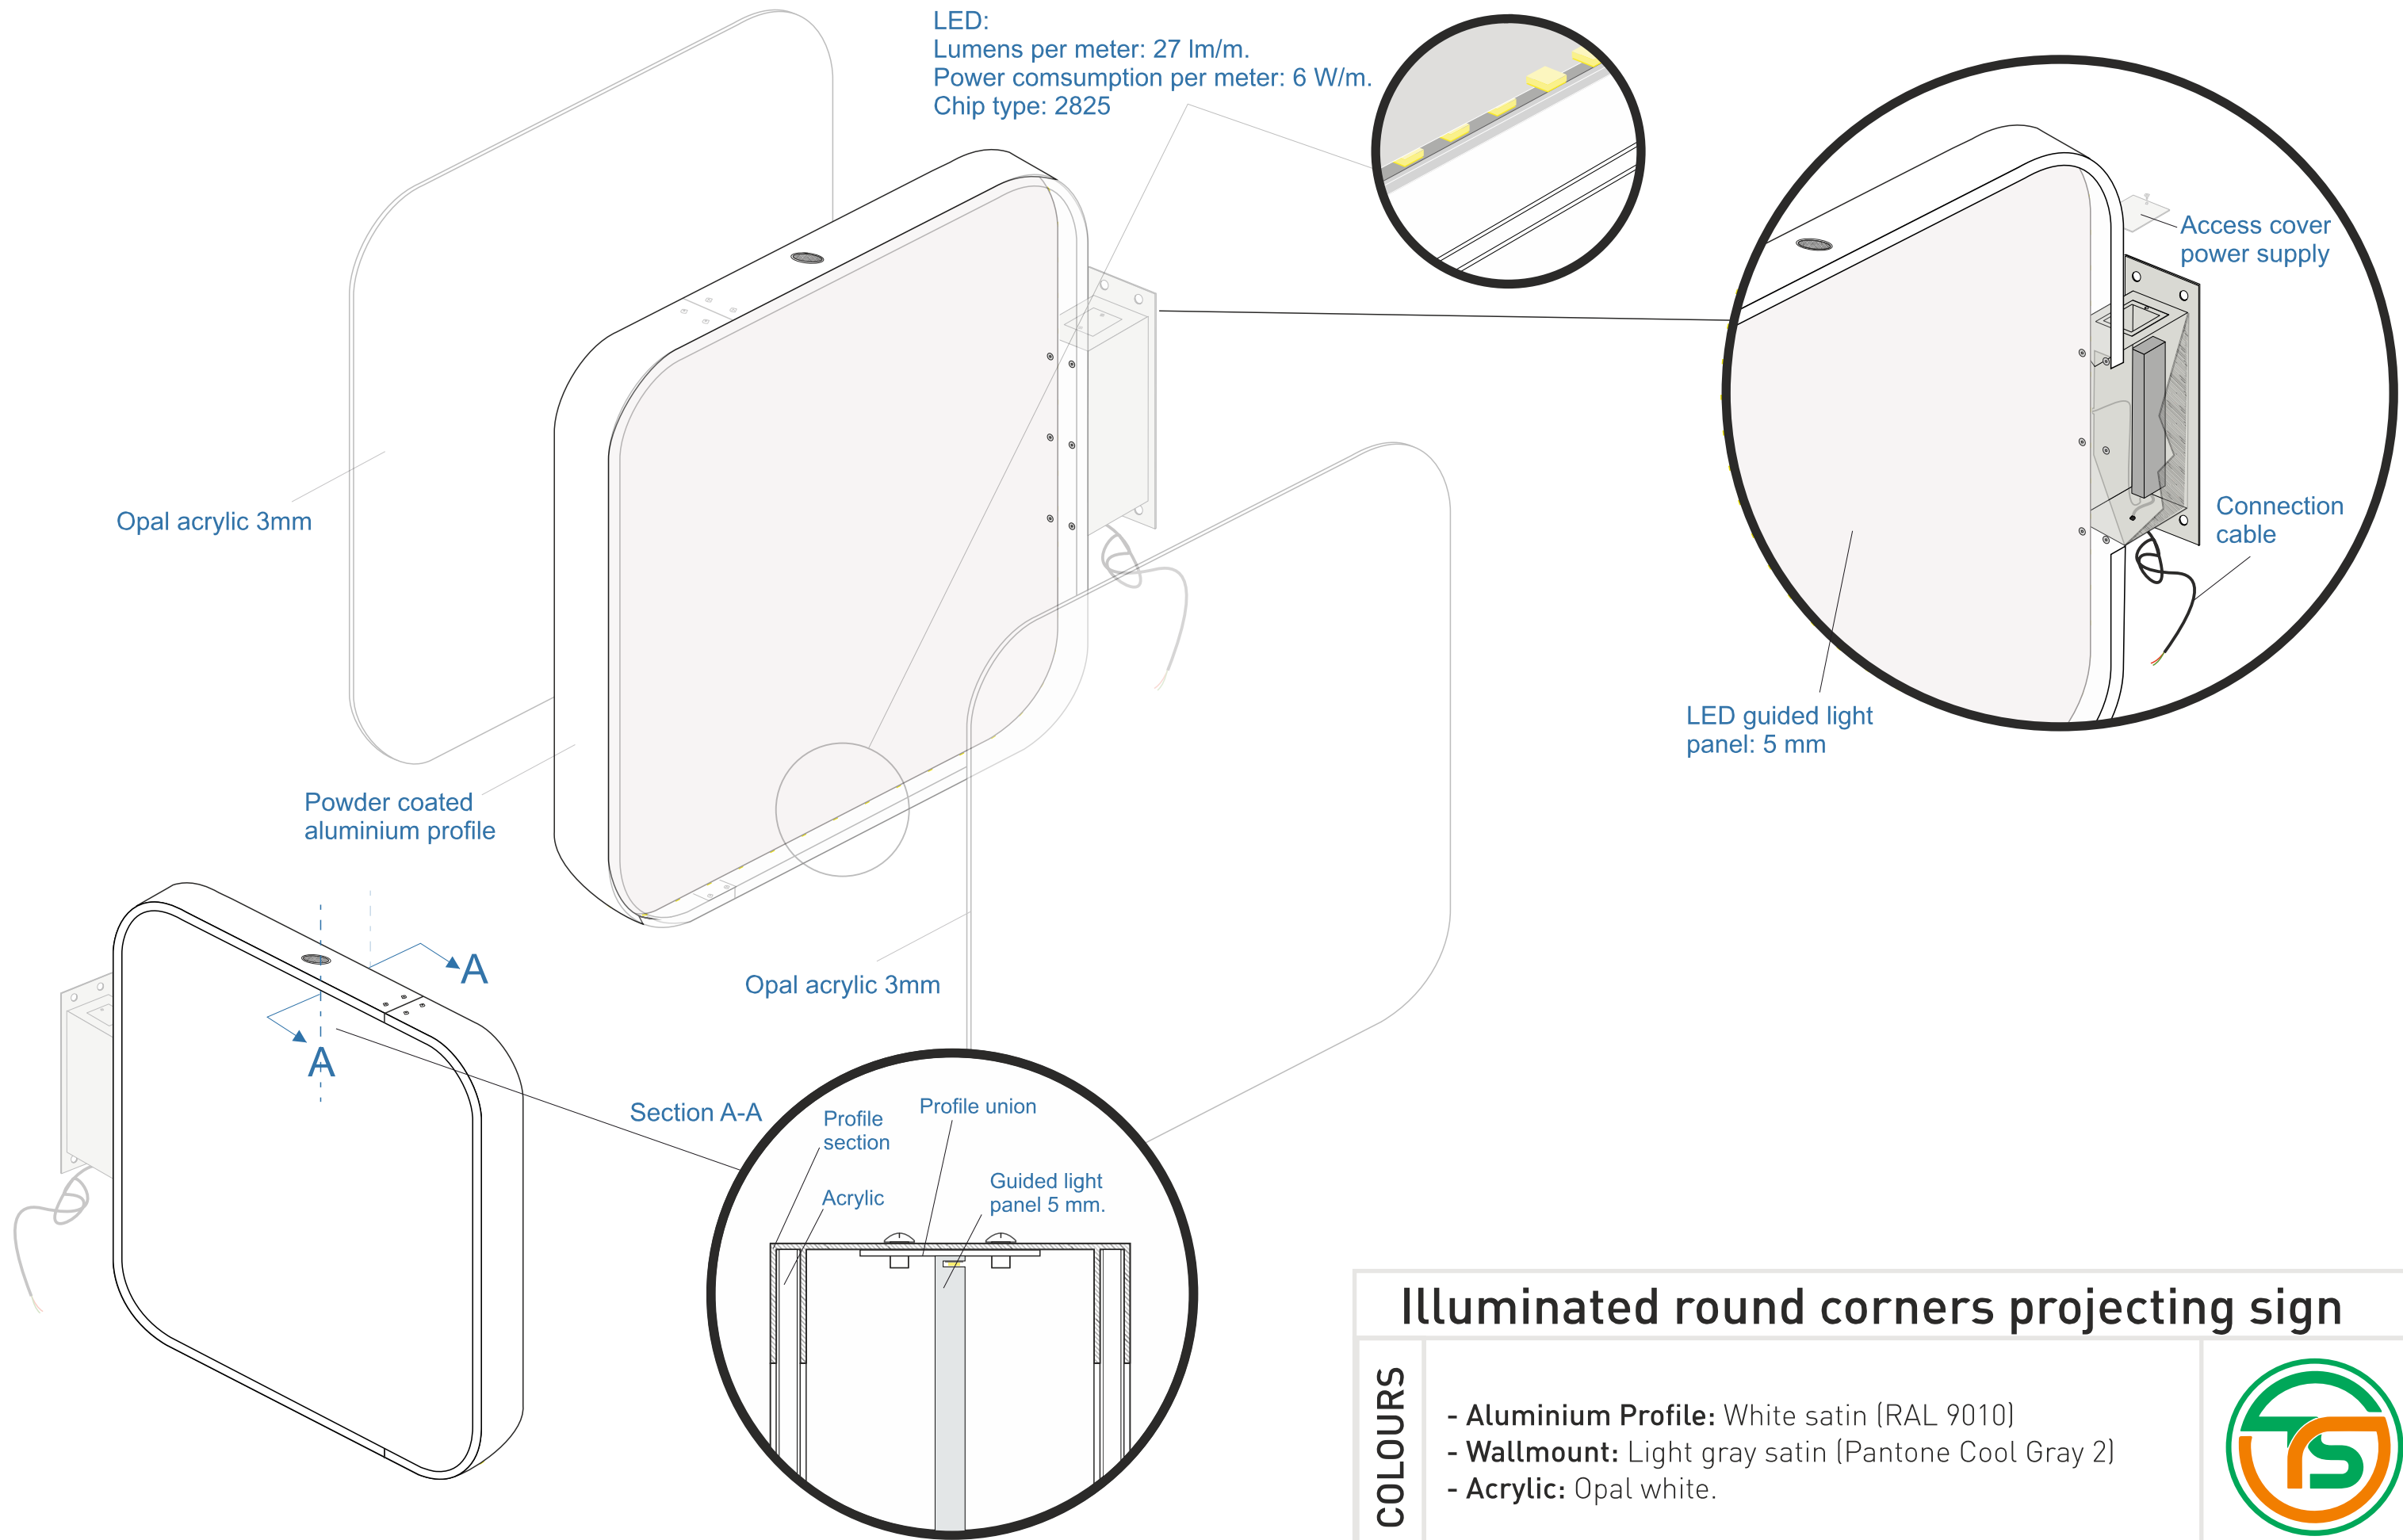

**Illuminated round corners projecting sign.**

**COLOURS**

- Aluminium Profile: White satin (RAL 9010)
- Wallmount: Light gray satin (Pantone Cool Gray 2)
- Acrylic: Opal white.

**Illuminated round corners projecting sign**

**COLOURS**

- Aluminium Profile: White satin (RAL 9010)
- Wallmount: Light gray satin (Pantone Cool Gray 2)
- Acrylic: Opal white.