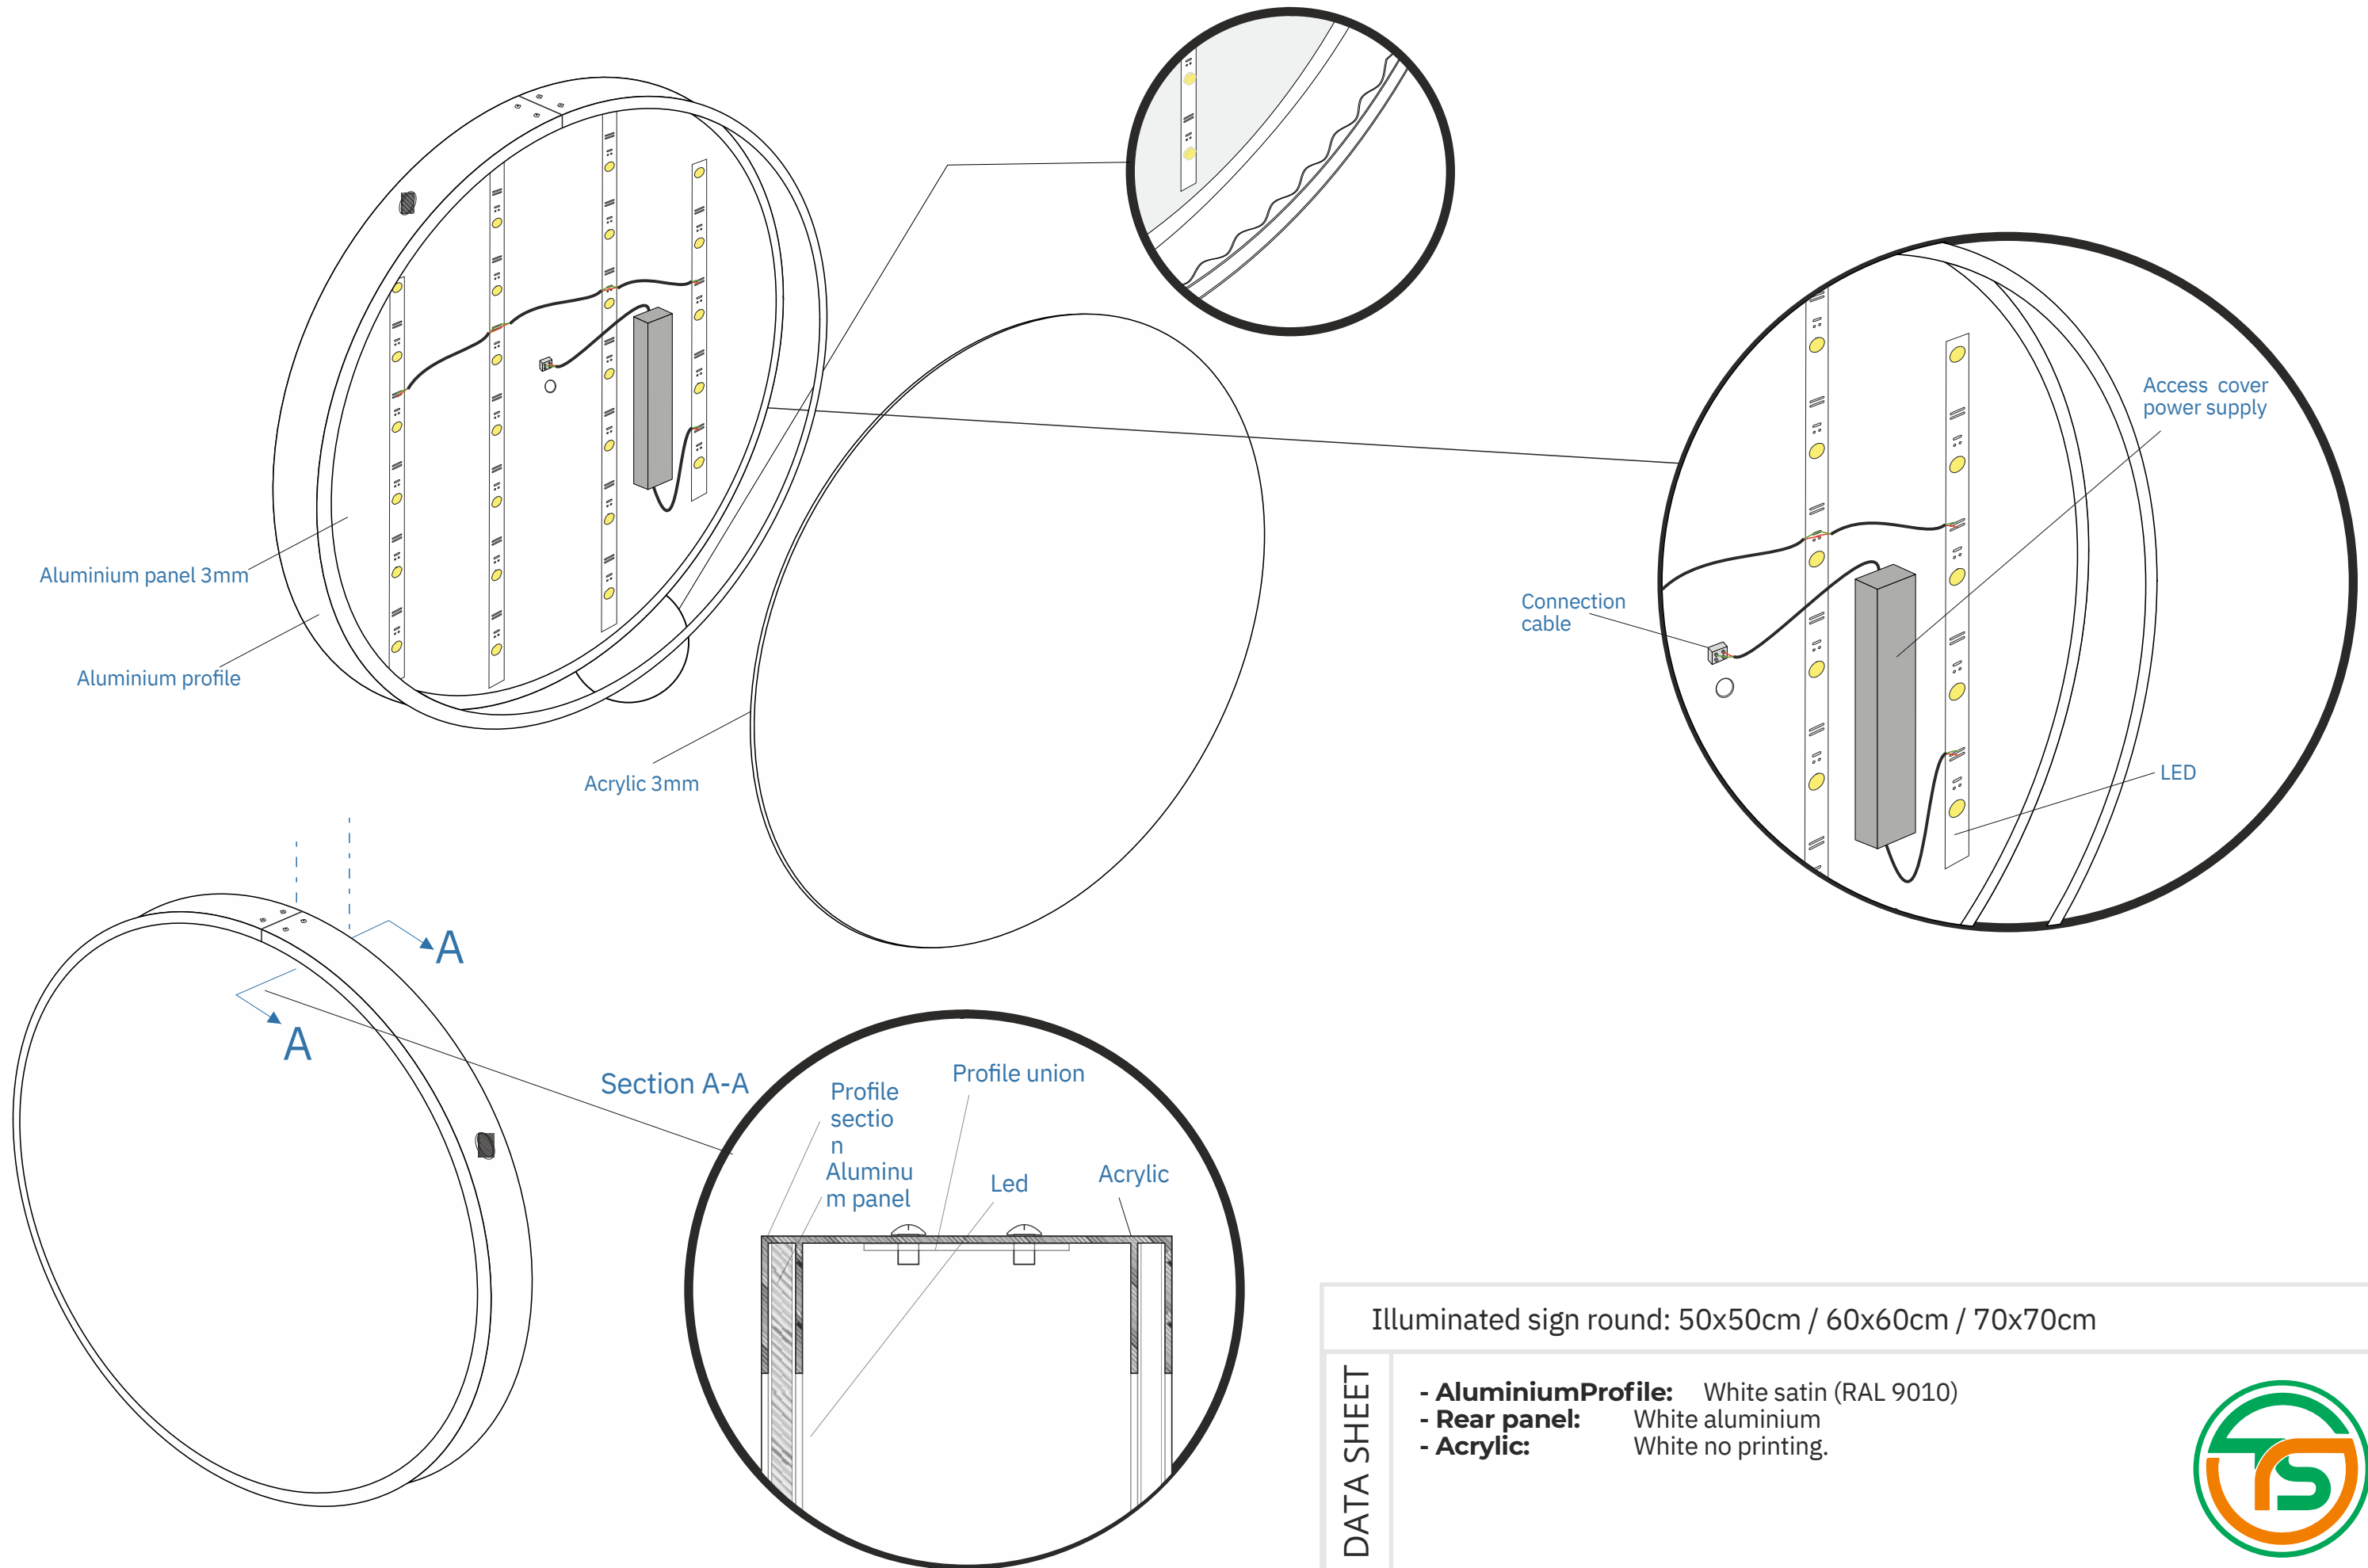

Power supply
12x3x2 cm

Power supply
12x3x2 cm

Illuminated sign round: 50x50cm / 60x60cm / 70x70cm

DATA SHEET

- Aluminium Profile: White satin (RAL 9010)
- Rear panel: White aluminium
- Acrylic: White no printing.

Illuminated sign round: 50x50cm / 60x60cm / 70x70cm

DATA SHEET

- **Aluminium Profile:** White satin (RAL 9010)
- **Rear panel:** White aluminium
- **Acrylic:** White no printing.