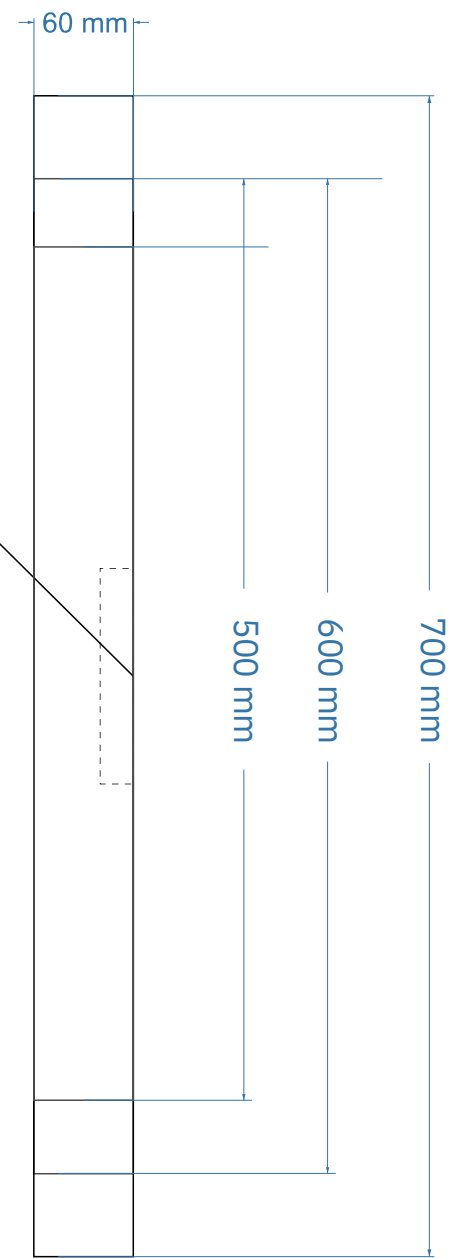

Power supply
12x3x2 cm

Power supply
12x3x2 cm

Illuminated sign round: 50x50cm / 60x60cm / 70x70cm

DATA SHEET

- Aluminium Profile: White satin (RAL 9010)
- Rear panel: White aluminium
- Acrylic: White no printing.

Illuminated sign round: 50x50cm / 60x60cm / 70x70cm

DATA SHEET

- **Aluminium Profile:** White satin (RAL 9010)
- **Rear panel:** White aluminium
- **Acrylic:** White no printing.