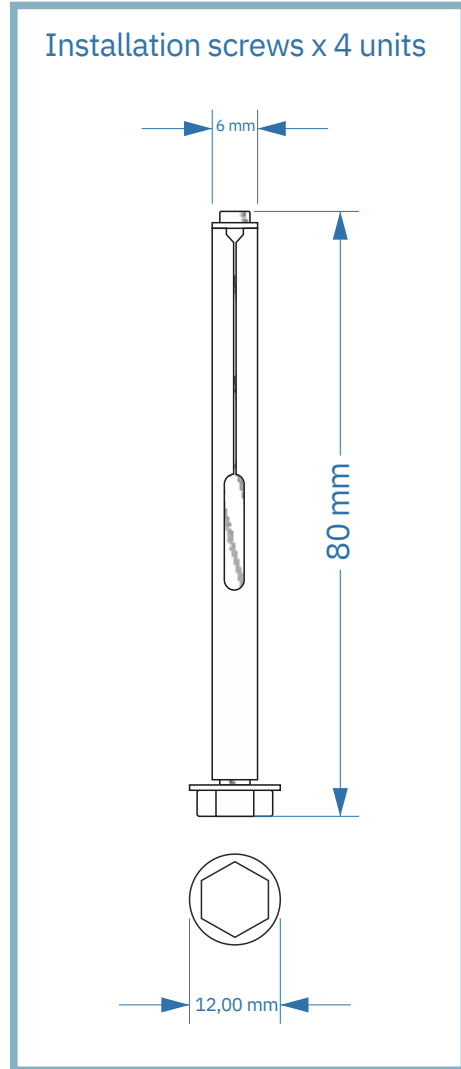

Power supply
12x3x2 cm

Power supply
12x3x2 cm

Illuminated sign round: 50x50cm / 60x60cm / 70x70cm

DATA SHEET

- Aluminium Profile: White satin (RAL 9010)
- Rear panel: White aluminium
- Acrylic: White no printing.

Illuminated sign round: 50x50cm / 60x60cm / 70x70cm

DATA SHEET

- **Aluminium Profile:** White satin (RAL 9010)
- **Rear panel:** White aluminium
- **Acrylic:** White no printing.