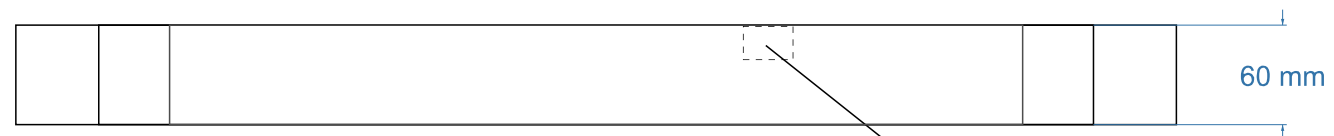

Power supply
12x3x2 cm

Power supply
12x3x2 cm

Illuminated sign round: 50x50cm / 60x60cm / 70x70cm

DATA SHEET

- Aluminium Profile: White satin (RAL 9010)
- Rear panel: White aluminium
- Acrylic: White no printing.

Illuminated sign round: 50x50cm / 60x60cm / 70x70cm

DATA SHEET

- **Aluminium Profile:** White satin (RAL 9010)
- **Rear panel:** White aluminium
- **Acrylic:** White no printing.