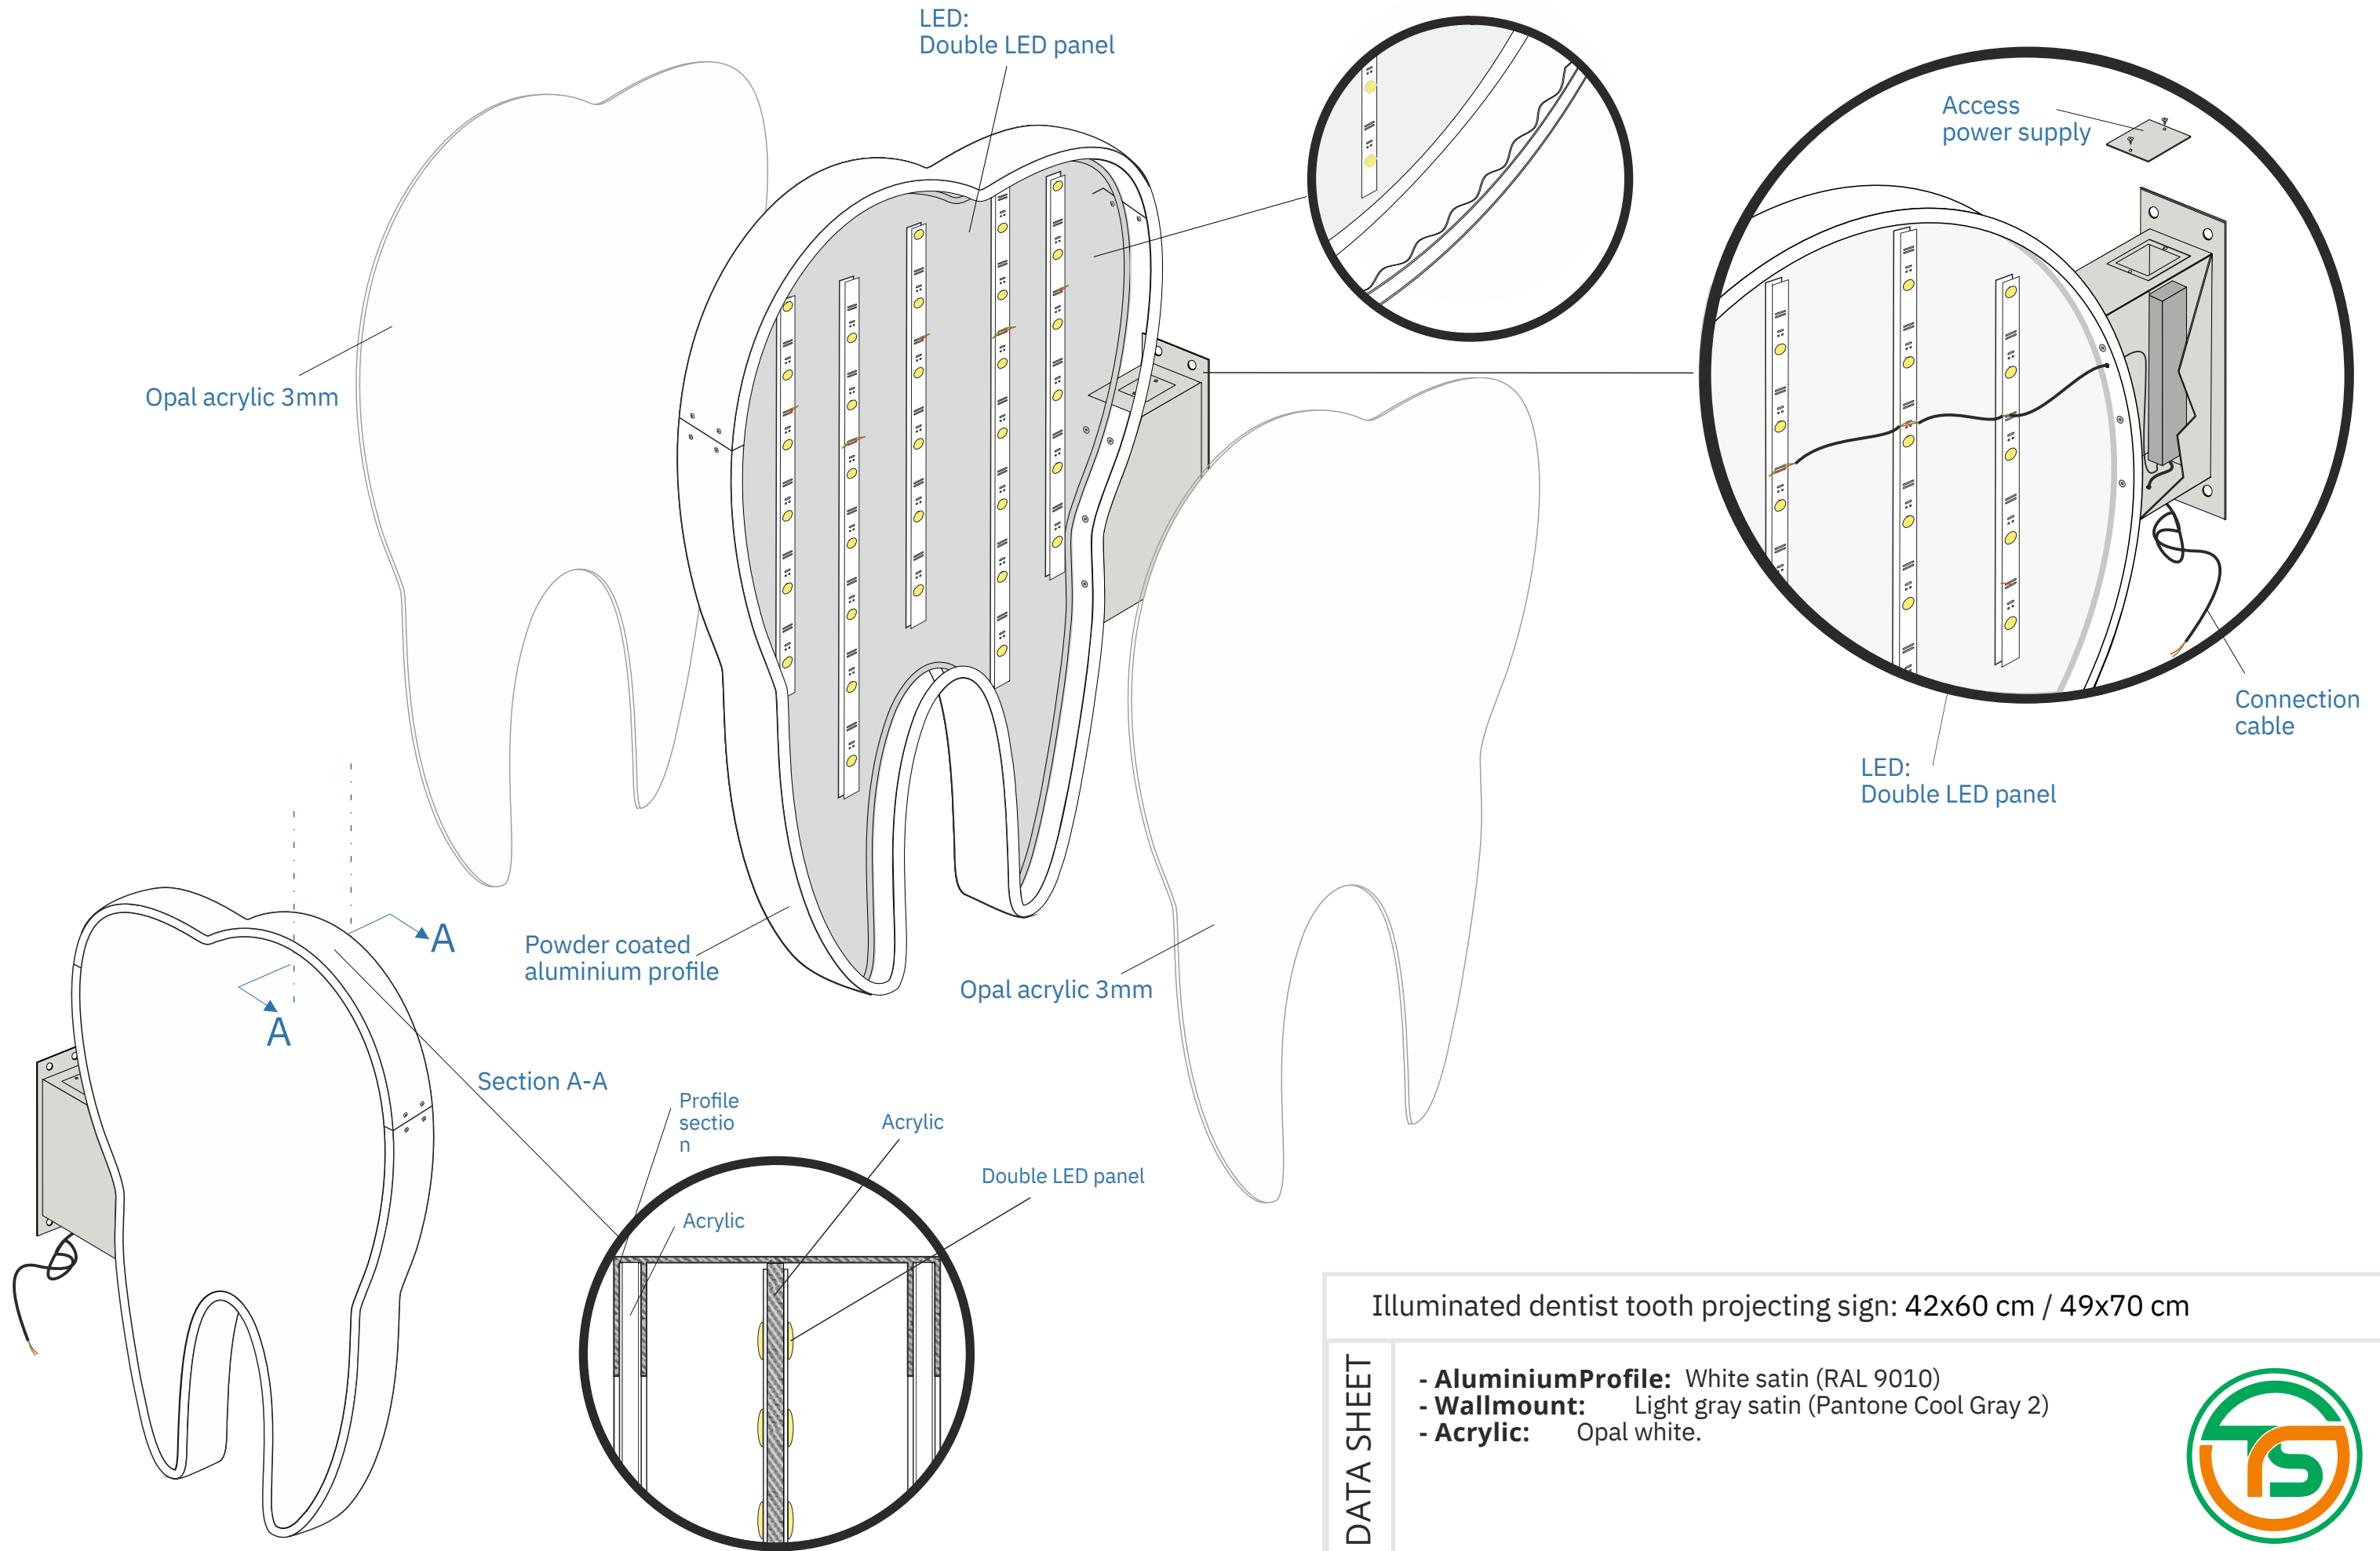

Illuminated dentist tooth projecting sign: 42x60 cm / 49x70 cm

<b>DATA SHEET</b>	- <b>Aluminium Profile:</b> White satin (RAL 9010)
	- <b>Wallmount:</b> Light gray satin (Pantone Cool Gray 2)
	- <b>Acrylic:</b> Opal white.

Illuminated dentist tooth projecting sign: 42x60 cm / 49x70 cm

DATA SHEET

- **Aluminium Profile:** White satin (RAL 9010)
- **Wallmount:** Light gray satin (Pantone Cool Gray 2)
- **Acrylic:** Opal white.