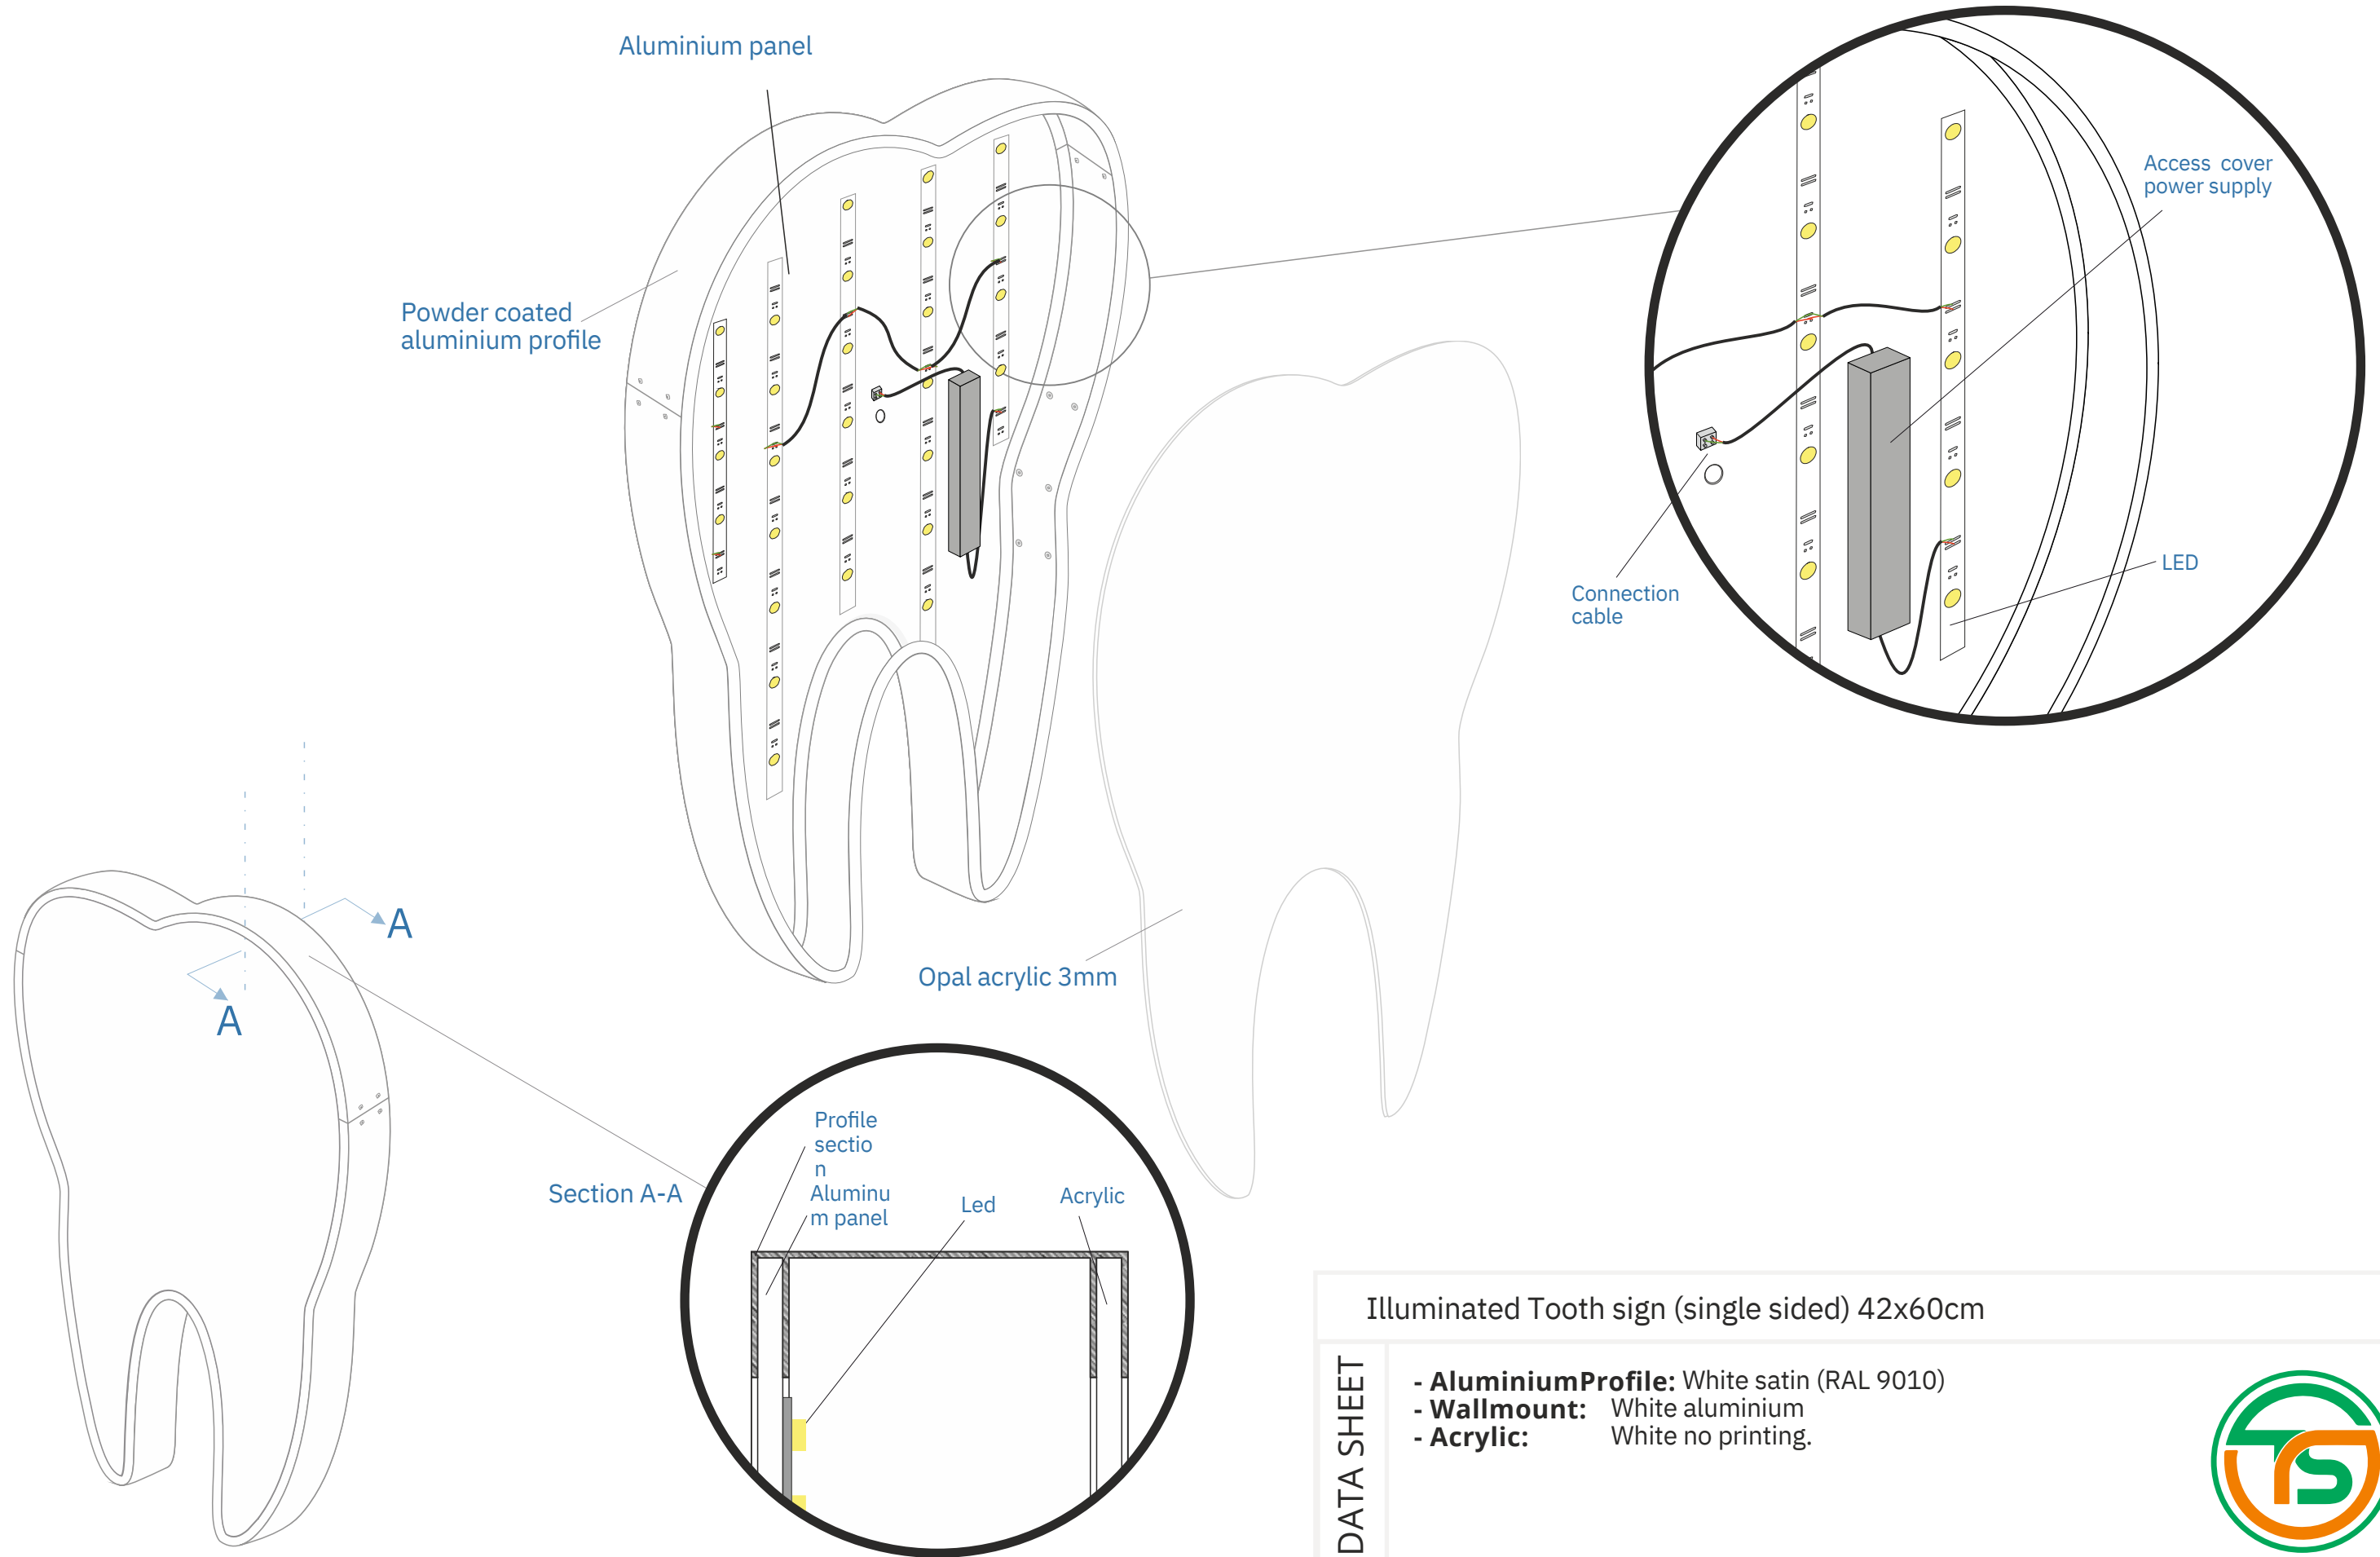

Illuminated Tooth sign (single sided) 42x60cm

DATA SHEET

- **Aluminium Profile:** White satin (RAL 9010)
- **Wallmount:** White aluminium
- **Acrylic:** White no printing.

Illuminated Tooth sign (single sided) 42x60cm

DATA SHEET

- **Aluminium Profile:** White satin (RAL 9010)
- **Wallmount:** White aluminium
- **Acrylic:** White no printing.